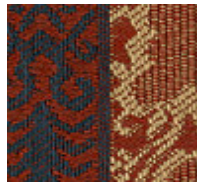

GLAMOUR  
GOLD DUST

HAVEN  
CINNABAR

HAVEN  
FEDERAL

IRONGATE  
MAROON

IRONGATE  
PATRIOT

IRONGATE  
ROMAN BLUE

JAMBOREE  
BLACK TIE

JAMBOREE  
BRONZE

JAMBOREE  
BURGUNDY

JAMBOREE  
HARVEST

JAMBOREE  
MAJESTIC BLUE

LAREDO  
HUNTER

LAREDO  
MAROON

LAREDO  
PATRIOT

LAREDO  
SPANISH GOLD

SENECA  
BURNT CORAL

SENECA  
GOLDENROD

SENECA  
RUBY

SENECA  
WINEBERRY